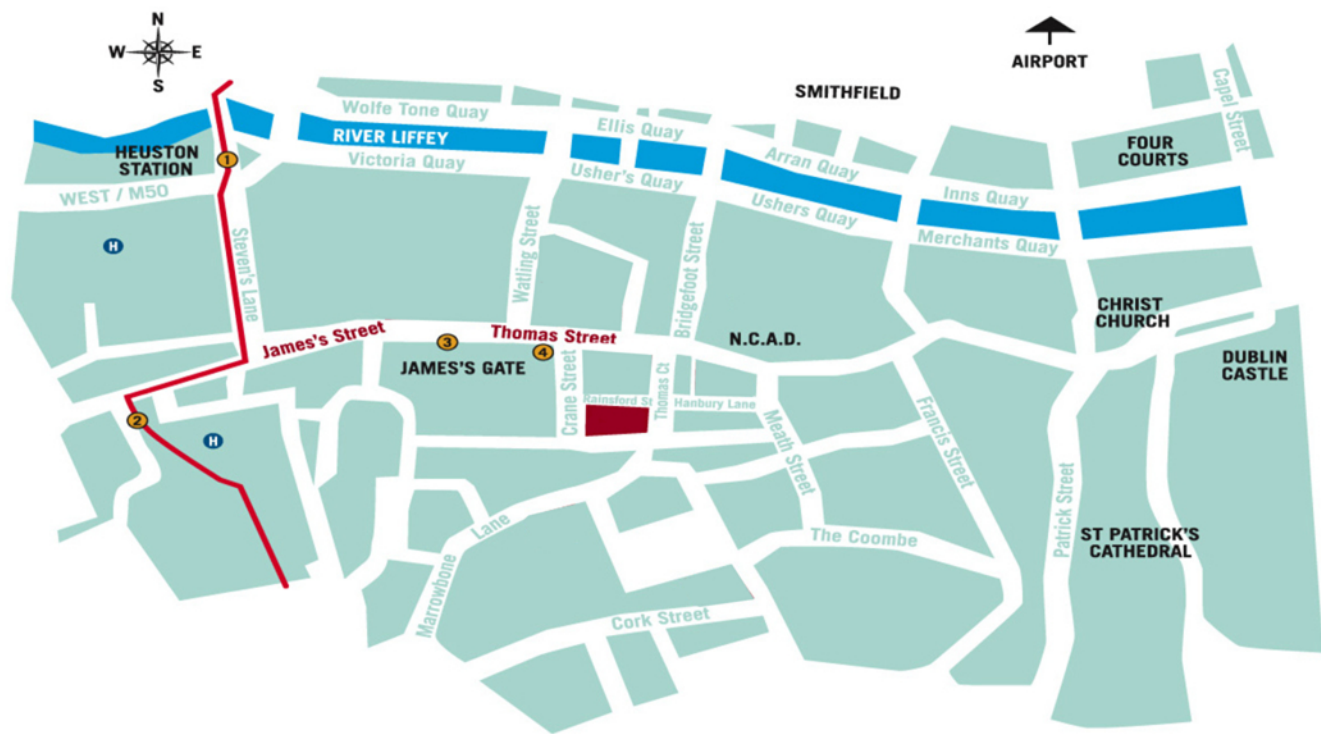

THE DIGITAL HUB LOCATION MAP

MAP KEY

-  HOSPITAL
-  LUAS (HEUSTON STATION)
-  LUAS (JAMES'S STREET)
-  BUS (51B/C, 78A, 206)
-  CITY TOURS BUS STOP
-  LUAS LINE

 Crane Street

DECEMBER 03 **2009** DUBLIN

Irish Future Internet Forum